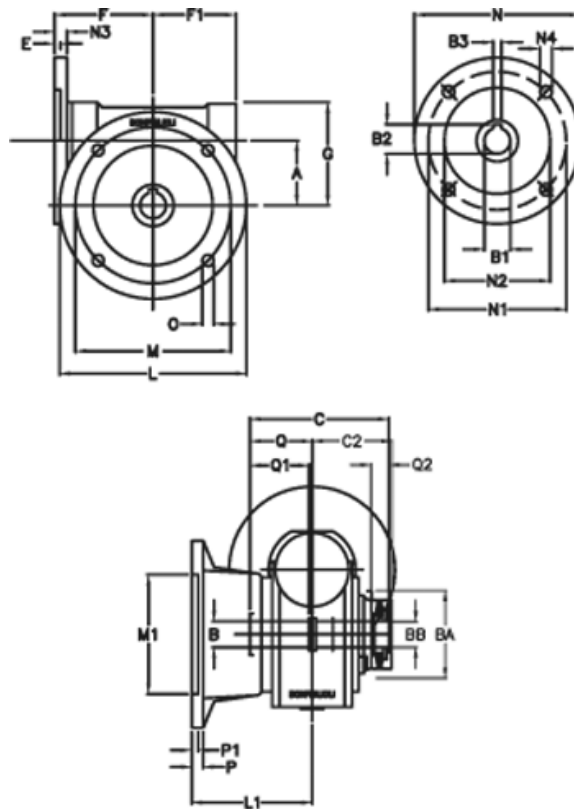

Article number: 390204402842716

Description: Worm Gear with Torque Limiter
VF 44-L1-F-28-P71B5

Measures

a = 44.60	C2 = 48	m = 87	P = 9
B = 18	Description = VF 44F-xx-71B5	M1 = 60	P1 = 7
B1 E7 = 14	E = 2.0	N = 160	Q = 32.0
B2 = 16.3	F = 65	N1 = 130	Q1 = 32
B3 H9 = 5	F1 = 54	N2 = 110	Q2 = 12
BA = 40	g = 71	N3 = 10.5	
BB H7 = 11	L = 110	N4 = 9.5	
C = 79	L1 = 60.5	O = 8.5	